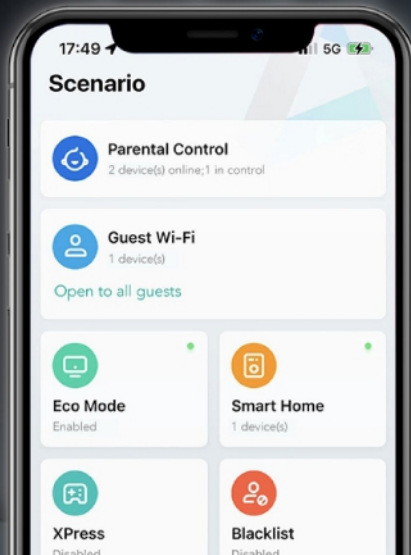

## Seamless Roaming, Full Space Coverage Wi-Fi Solutions Amazed by Reyee Mesh

## Take Control of Your Home Network at Fingertips

Set up your home network in **Reyee Router App** in two minutes. More **Life-time Free** functions are waiting for you to Explore, Experience, Expect.

Remote Management    Parental Control    Smart Home