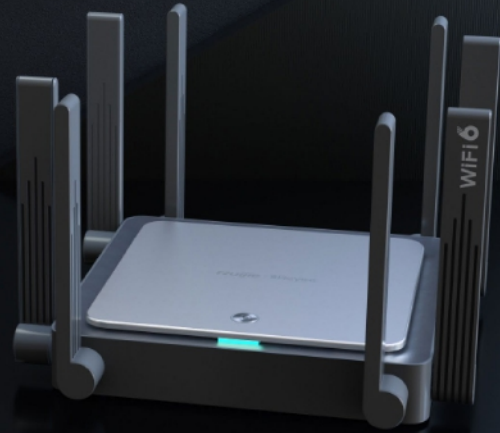

Time for WiFi 6, Time for RG-EW3200GX PRO

RG-EW3200GX PRO, the **Red Dot Design Award 2021** winner. All-round upgrade of Wi-Fi performance, supported by **Tolly** certificate. Get your home ready for the Next-Gen Gigabit Wi-Fi 6!

5 Gigabit
Ethernet ports

3200M
Dual-band

802.11ax