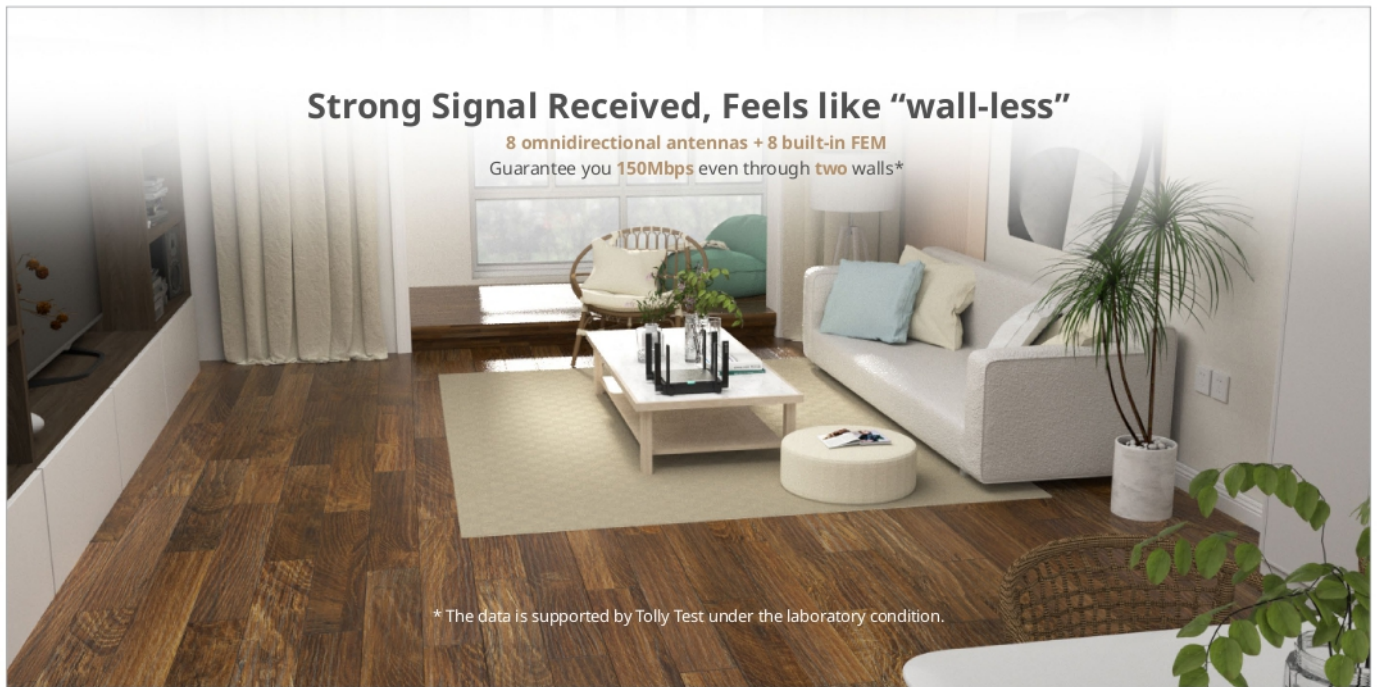

## Strong Signal Received, Feels like "wall-less"

8 omnidirectional antennas + 8 built-in FEM  
Guarantee you 150Mbps even through two walls\*